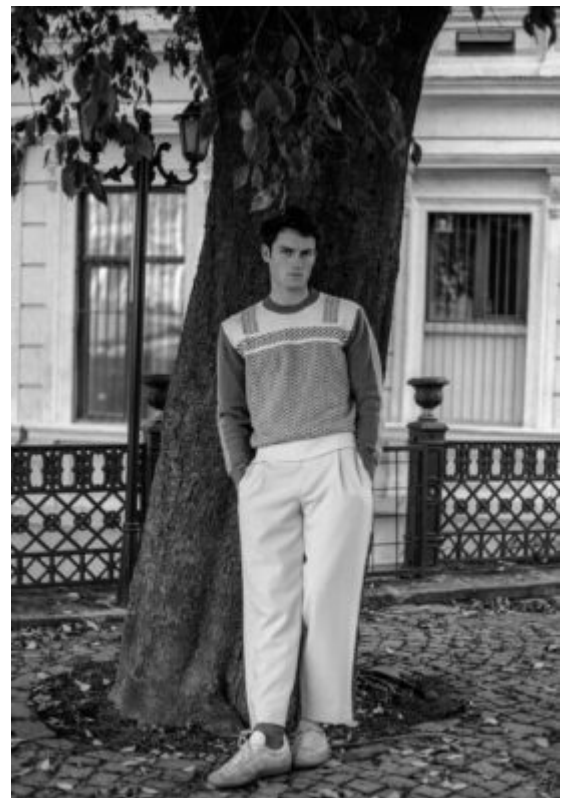

TRUE MODELS

Lucas Lendfers

186 | 94 / 74 / 96 / 46 | Brown / Green

TRUE MODELS

Lucas Lendfers

186 | 94 / 74 / 96 / 46 | Brown / Green

TRUE MODELS

Lucas Lendfers

186 | 94 / 74 / 96 / 46 | Brown / Green

TRUE MODELS

Lucas Lendfers

186 | 94 / 74 / 96 / 46 | Brown / Green